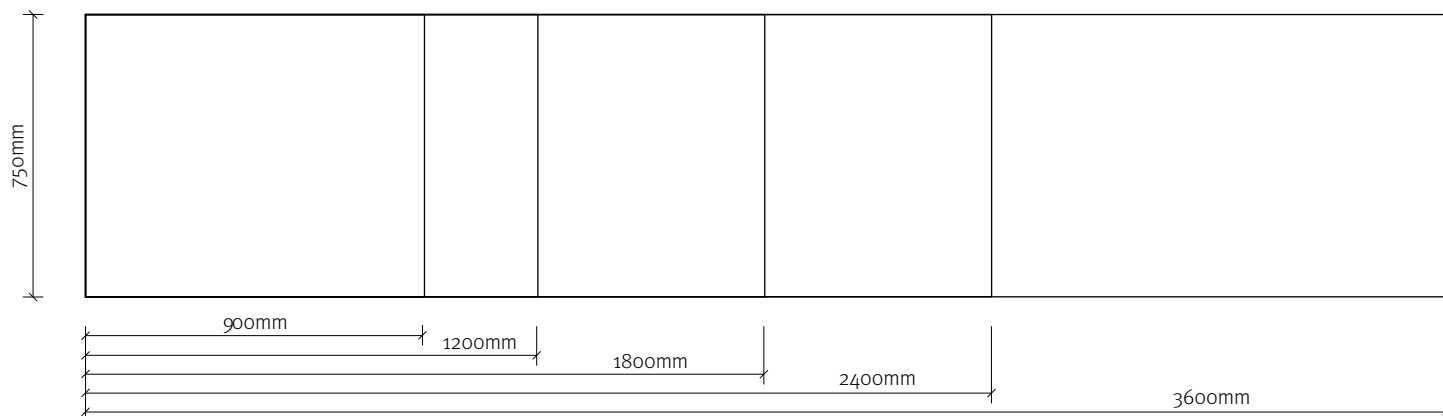

Five Popular Sizes.

Your choice of five popular sizes for you to cut to length and install.